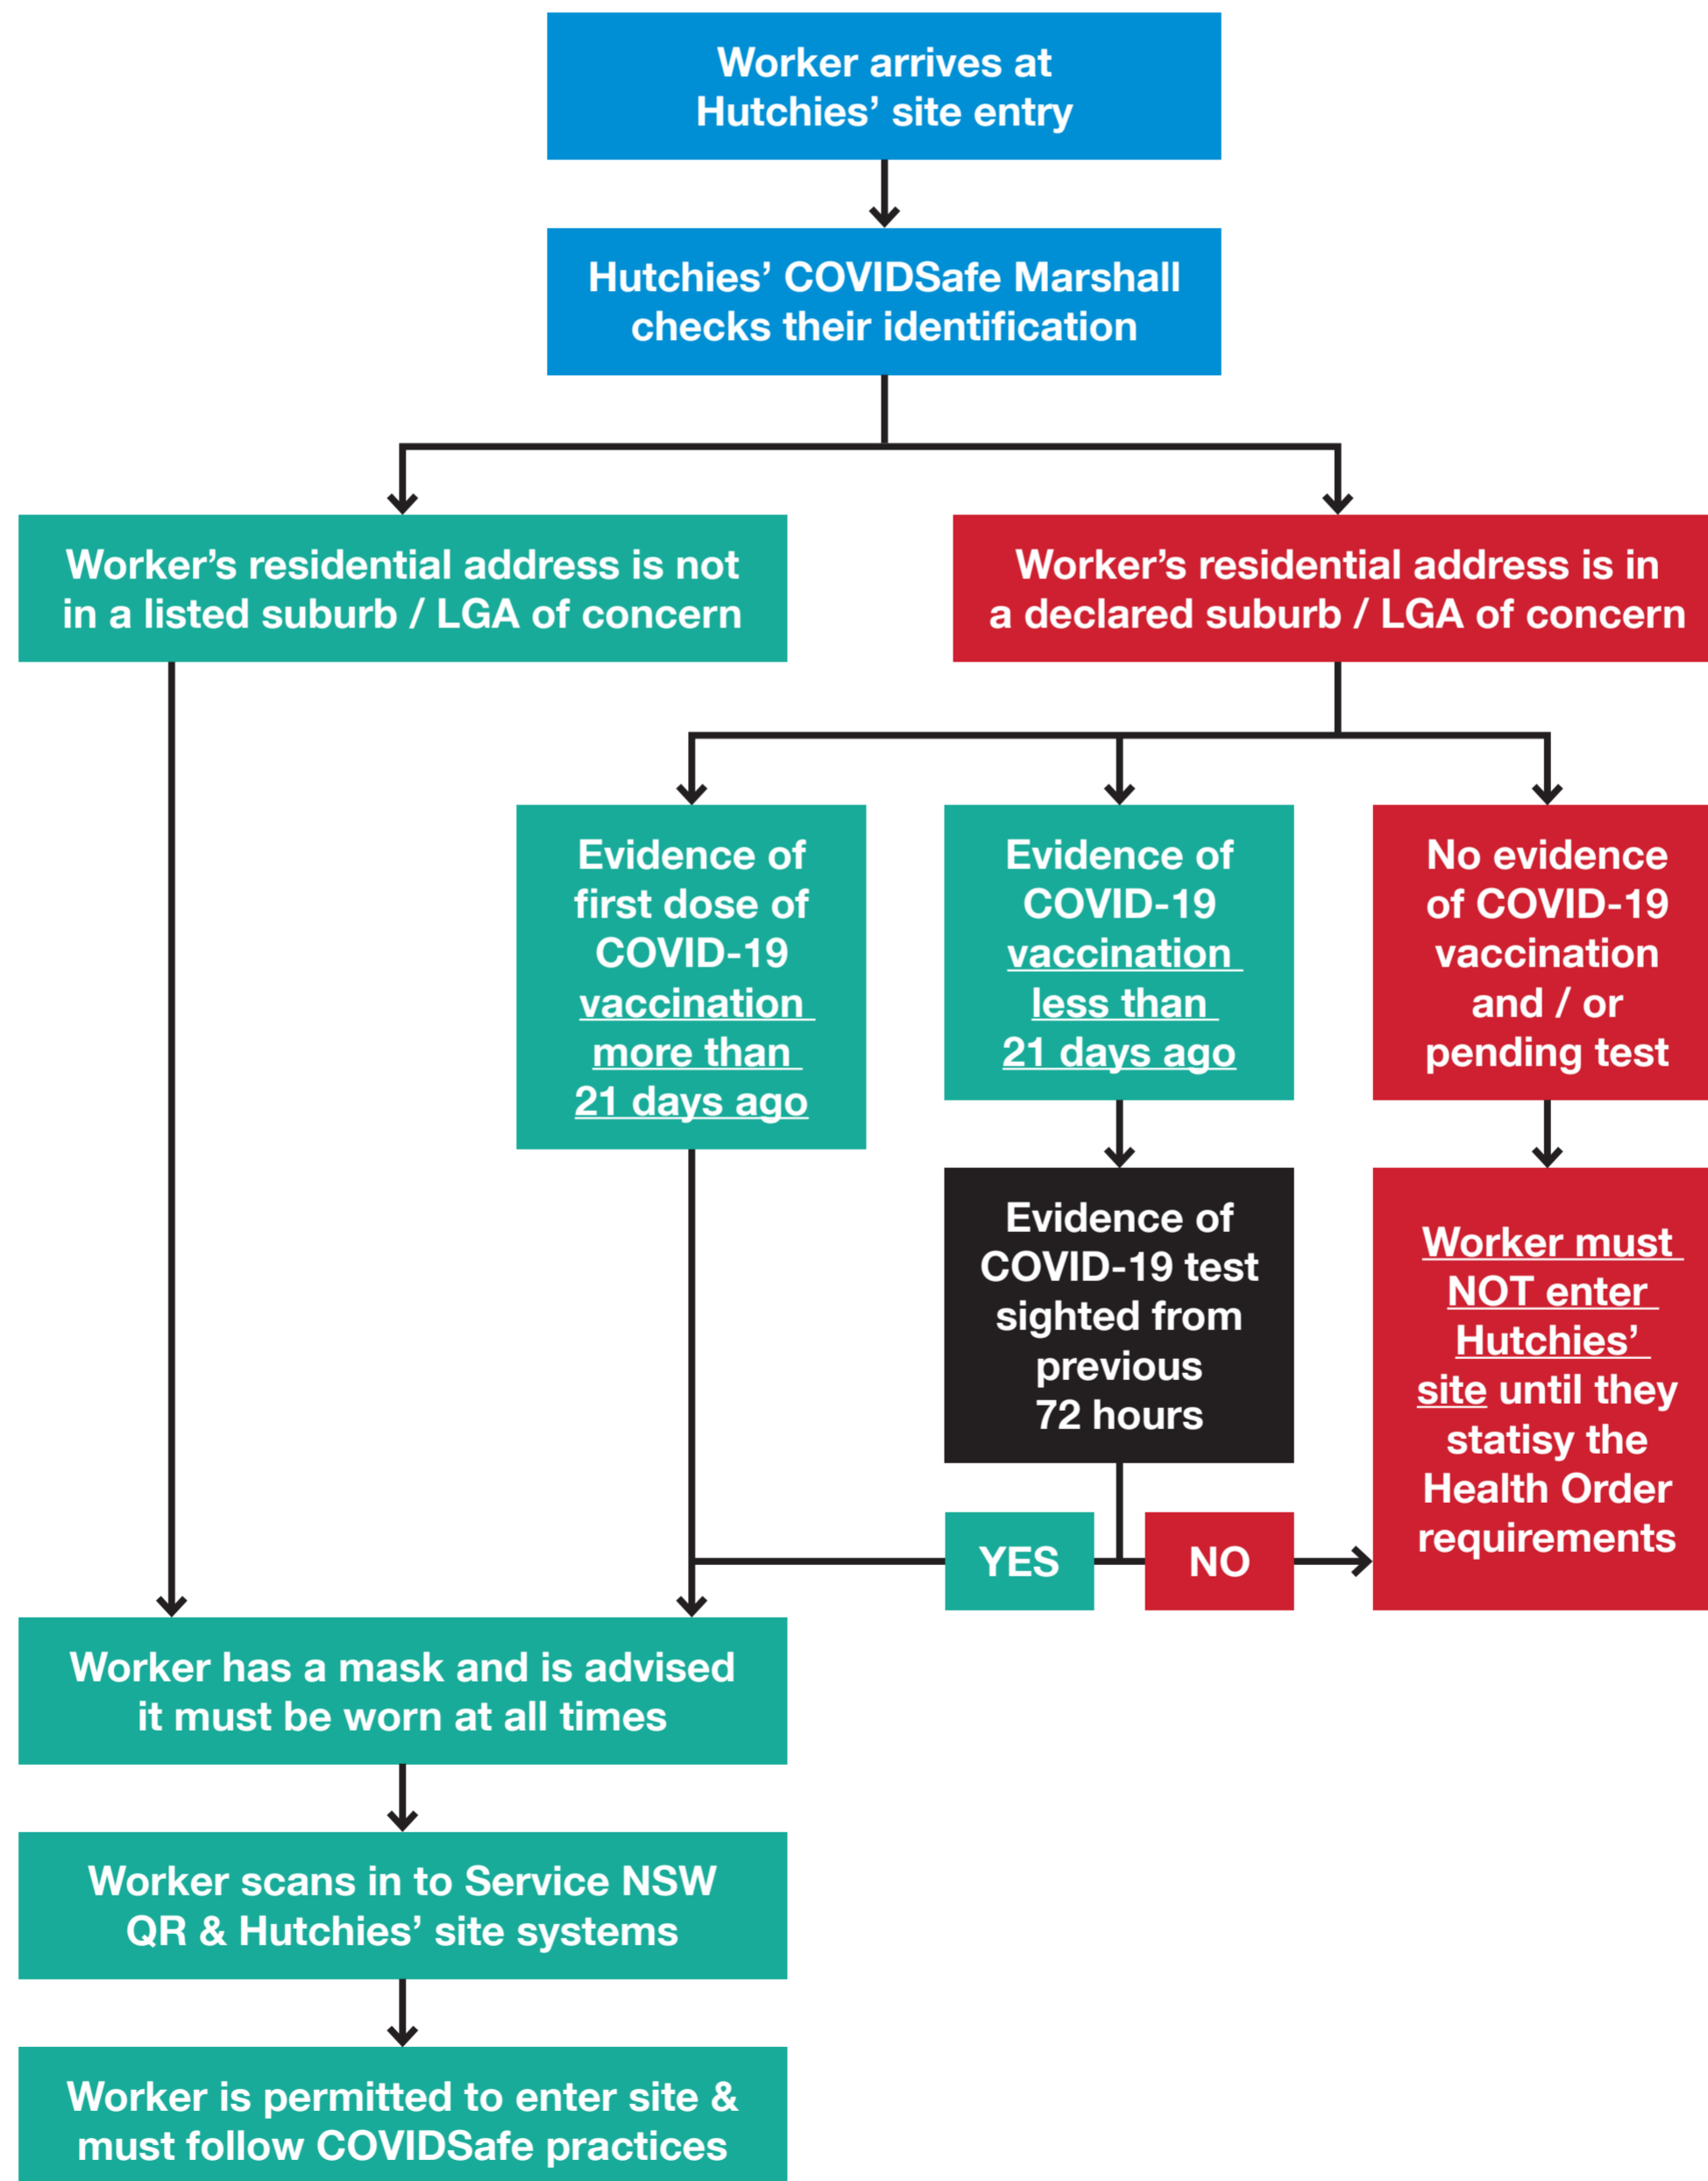

CORONAVIRUS (COVID-19)

SITE ENTRY PROCESS

IT IS A NSW GOVERNMENT REQUIREMENT FOR WORKERS FROM AN AFFECTED LOCAL GOVERNMENT AREA (LGA) OR SUBURB TO PROVIDE EVIDENCE OF COVID-19 VACCINE AND / OR PENDING TEST

REFER TO THE LATEST LIST OF AFFECTED AREAS

CORONAVIRUS (COVID-19)

VACCINATION & TESTING REGIME

IT IS A NSW GOVERNMENT REQUIREMENT FOR WORKERS FROM AN AFFECTED LOCAL GOVERNMENT AREA (LGA) OR SUBURB TO PROVIDE EVIDENCE OF COVID-19 VACCINE AND / OR PENDING TEST