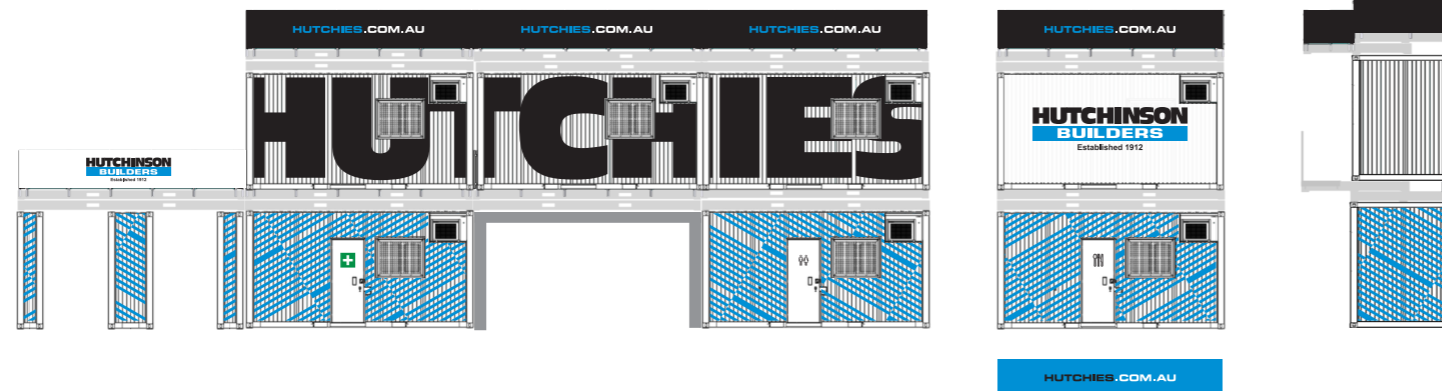

LOOK 1 / FRONT FACING CONTAINERS ALL HB BRANDING

LOOK 2 / MIXED FACING CONTAINERS ALL HB BRANDING

LOOK 3 / REVERSED MIXED FACING CONTAINERS ALL HB BRANDING

LOOK 4 / PLAIN FACING CONTAINERS ALL HB BRANDING

LOOK 5 / COMPLETE GANTRY WALKWAY WITH HB + CLIENT BRANDING

Hutchies' Crane Signage / Gantry Styles & Specs / Containers

DRAWING Gantry Signage Layout Looks

PAGE 1 of 1

DATE 07/09/2018

REVISION 1

PROJECT All Hutchies Jobs