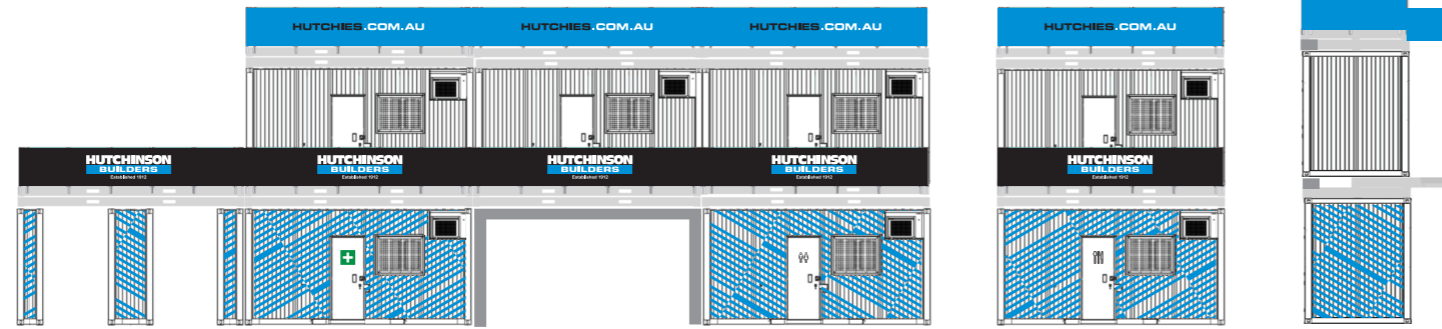

LOOK 1 / FRONT FACING CONTAINERS ALL HB BRANDING

LOOK 2 / MIXED FACING CONTAINERS ALL HB BRANDING

LOOK 3 / REVERSED MIXED FACING CONTAINERS ALL HB BRANDING

LOOK 4 / PLAIN FACING CONTAINERS ALL HB BRANDING

LOOK 5 / COMPLETE GANTRY WALKWAY WITH HB + CLIENT BRANDING

Hutchies' Crane Signage / Gantry Styles & Specs / Containers

DRAWING Gantry Signage Layout Looks

PAGE 1 of 1

DATE 07/09/2018

REVISION 1

PROJECT All Hutchies Jobs