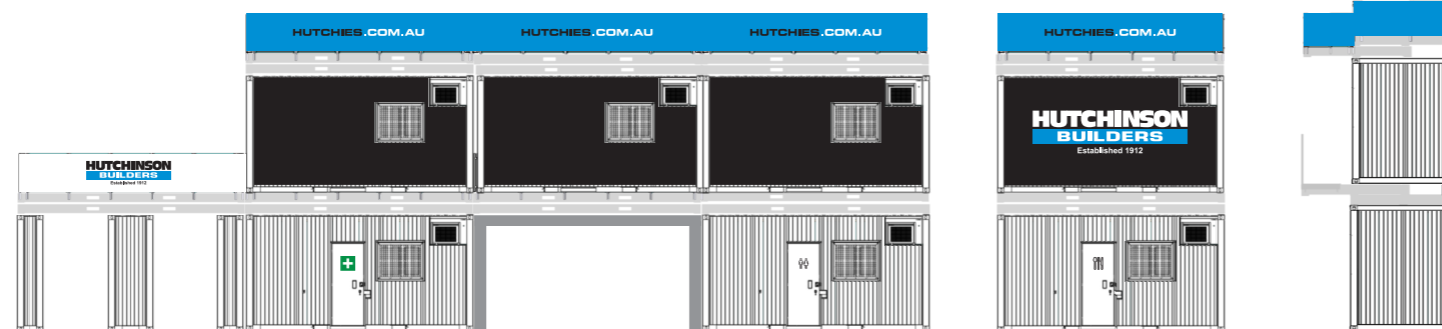

LOOK 1 / FRONT FACING CONTAINERS ALL HB BRANDING

LOOK 2 / MIXED FACING CONTAINERS ALL HB BRANDING

LOOK 3 / REVERSED MIXED FACING CONTAINERS ALL HB BRANDING

LOOK 4 / PLAIN FACING CONTAINERS ALL HB BRANDING

LOOK 5 / COMPLETE GANTRY WALKWAY WITH HB + CLIENT BRANDING

Hutchies' Crane Signage / Gantry Styles & Specs / Containers

DRAWING Gantry Signage Layout Looks

PAGE 1 of 1

DATE 07/09/2018

REVISION 1

PROJECT All Hutchies Jobs